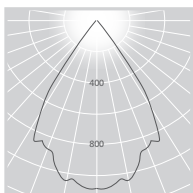

PHOTOMETRICS

BC160.80.40.61