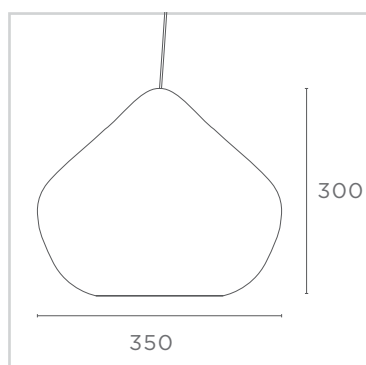

DIMENSIONS

Street Address:
39 Tinning Street, Brunswick,
Victoria, 3056, Australia

Postal Address:
PO BOX 5084
Moreland West VIC 3055

T +61 3 9222 5522
www.elslighting.com.au