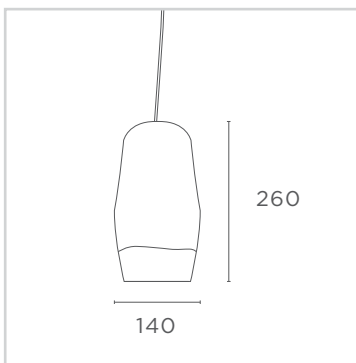

DIMENSIONS

Street Address:
39 Tinning Street, Brunswick,
Victoria, 3056, Australia

Postal Address:
PO BOX 5084
Moreland West VIC 3055

T +61 3 9222 5522
www.elslighting.com.au