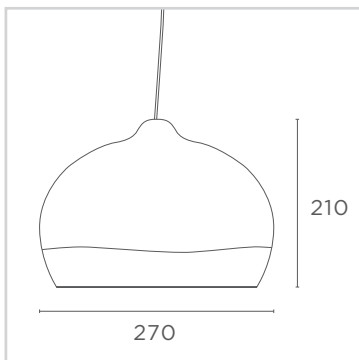

DIMENSIONS

Street Address:
39 Tinning Street, Brunswick,
Victoria, 3056, Australia

Postal Address:
PO BOX 5084
Moreland West VIC 3055

T +61 3 9222 5522
www.elslighting.com.au