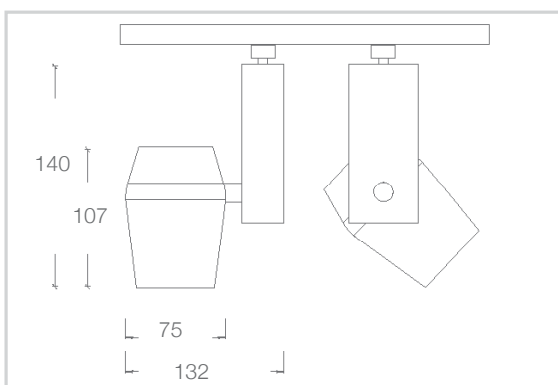

ACCESSORIES

Black baffle
IC66.BF

Honeycomb louvre
IC66.HL

Black Snoot 30mm
IC66.S30

Black Snoot 70mm
IC66.S70

Black Snoot Angle
IC66.SA

DIMENSIONS

COLOUR FINISH