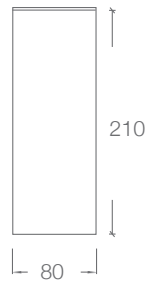

LUXIENT 90 SURFACE

DIMMING

Body Finishes

Custom Luminaire Modifications

2700K and 3500K colour temperature

80+ CRI

Custom outputs

Casambi dimming

Optional Reflector finishes

Satin black

Champagne

Satin gold

Matt white

Metalised

Brass

Street Address:

39 Tinning Street, Brunswick,
Victoria, 3056, Australia

Postal Address:

PO BOX 5084
Moreland West VIC 3055

T +61 3 9222 5522

www.elslighting.com.au