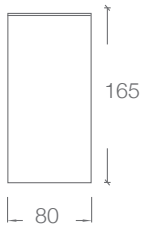

LUXIENT 90 SURFACE

NON DIM