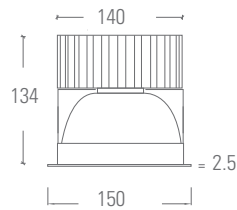

LUXIENT 150 - 85°

Trim Finishes

Black	
White	
Custom	

Custom Luminaire Modifications

2700K and 3500K Colour Temperature

80+ CRI

Custom outputs

IP44 lens

Casambi dimming

Optional Reflector finishes

Satin black

Champagne

Satin gold

Matt white

Metalised

Brass