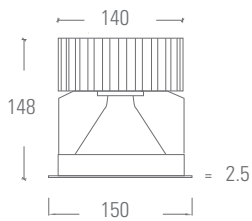

LUXIENT 150 - 55°