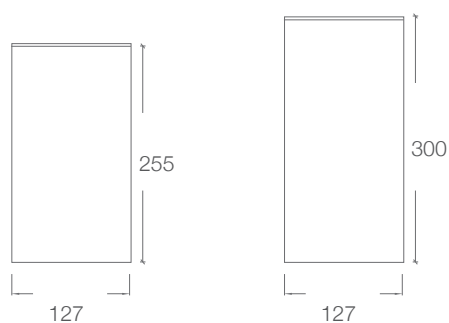

LUXIENT 150 SURFACE - 85°

500mA

NON DIM
& DIMMING

700mA

NON DIM
& DIMMING

Body Finishes

Custom Luminaire Modifications

2700K and 3500K Colour Temperature

80+ CRI

Custom outputs

Casambi dimming

Optional Reflector finishes

Satin black

Champagne

Satin gold

Matt white

Metalised

Brass

Street Address:

39 Tinning Street, Brunswick,
Victoria, 3056, Australia

Postal Address:

PO BOX 5084
Moreland West VIC 3055

T +61 3 9222 5522

www.elslighting.com.au