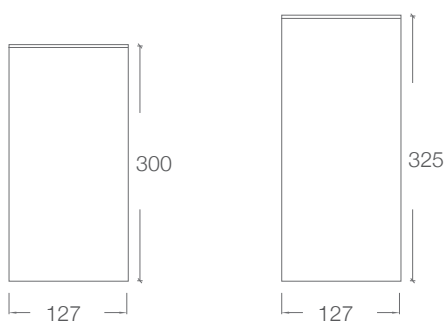

LUXIENT 150 SURFACE- 55°

500mA

NON DIM
& DIMMING

700mA

NON DIM
& DIMMING