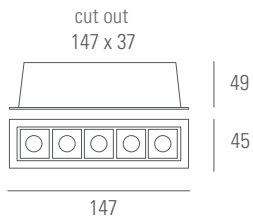

outputs based on 45° reflector

Trim Finishes

Black

White

NIGHTFALL LINEAR 2

NIGHTFALL LINEAR 5

NIGHTFALL LINEAR 10

NIGHTFALL LINEAR 15