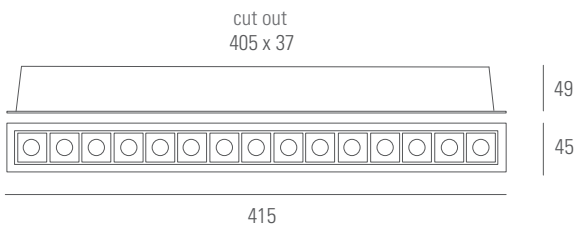

outputs based on 45° reflector

Trim Finishes

Black

White

NIGHTFALL LINEAR 2

NIGHTFALL LINEAR 5

NIGHTFALL LINEAR 10

NIGHTFALL LINEAR 15