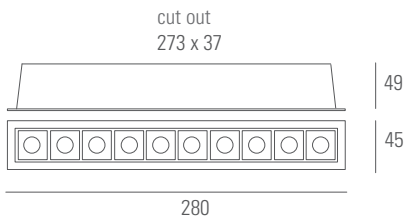

outputs based on 45° reflector

Trim Finishes

Black

White

NIGHTFALL LINEAR 2

NIGHTFALL LINEAR 5

NIGHTFALL LINEAR 10

NIGHTFALL LINEAR 15