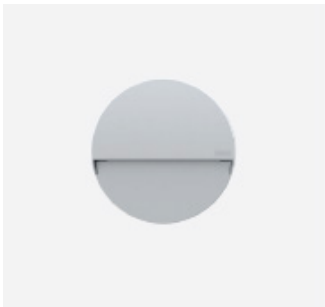

ABACUS 7

POWER SUPPLY & VOLTAGE DROP GUIDE

Power supply	maximum number of luminaires	maximum cable length			
		1.0mm	1.5mm	2.5mm	4.0mm
75W	9	22M	33M	55M	88M
150W	18	11M	16M	27M	44M
240W	30	6M	9M	15M	24M
320W	40	5M	7M	12M	20M

This table is a guide only. Power supply not included and must be ordered separately based on individual job requirements.

ACCESSORIES

Street Address:
39 Tinning Street, Brunswick,
Victoria, 3056, Australia

Postal Address:
PO BOX 5084
Moreland West VIC 3055

T +61 3 9222 5522
www.elslighting.com.au