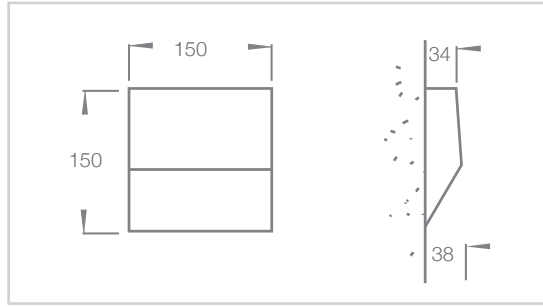

**ORDERING GUIDE**

**ABACUS**

Model name	Model number	Lumens	Watts	Beam	Colour Temperature		Weight
					W30	W40	
ABACUS 6	LIG-AB-30031-	323	7	91°x54°	3000K / 4000K		0.9kg
ABACUS 7	LIG-AB-30041-	329	7	92°x55°	3000K / 4000K		0.9kg

### POWER SUPPLY & VOLTAGE DROP GUIDE

Power supply	maximum number of luminaires	maximum cable length			
		1.0mm	1.5mm	2.5mm	4.0mm
75W	9	22M	33M	55M	88M
150W	18	11M	16M	27M	44M
240W	30	6M	9M	15M	24M
320W	40	5M	7M	12M	20M