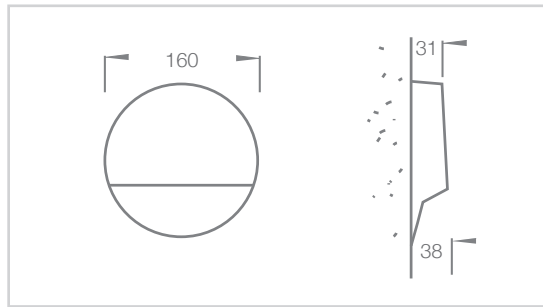

### POWER SUPPLY & VOLTAGE DROP GUIDE

Power supply	maximum number of luminaires	maximum cable length			
		1.0mm	1.5mm	2.5mm	4.0mm
75W	9	22M	33M	55M	88M
150W	18	11M	16M	27M	44M
240W	30	6M	9M	15M	24M
320W	40	5M	7M	12M	20M