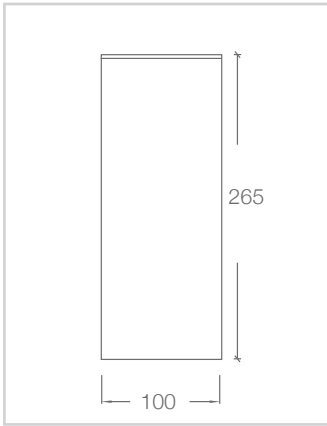

COLOUR FINISH

 white textured powdercoat - WH

 silver textured powdercoat - SIL

 black textured powdercoat - BLK

 custom powdercoat colour

PHOTOMETRICS

ADL110.XB48.M.83.675

DIMENSIONS