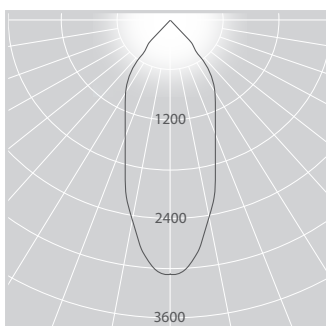

COLOUR FINISH

 white textured powdercoat - WH

 silver textured powdercoat - SIL

 black textured powdercoat - BLK

 custom powdercoat colour

PHOTOMETRICS

ADL110.XB48.M.83.675

DIMENSIONS