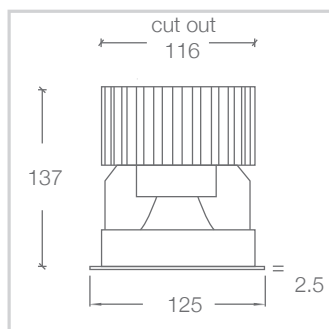

COLOUR FINISH

-  white - WH
-  silver - SIL
-  black - BLK

OPTIONAL ACCESSORIES

Frosted glass inlay IP44** -
Order code - SDL125-G4

Clear glass inlay IP44** -
Order code - SDL125-G5

**IP Rating is from below the ceiling only

DIMENSIONS

Street Address:
39 Tinning Street, Brunswick,
Victoria, 3056, Australia

Postal Address:
PO BOX 5084
Moreland West VIC 3055

T +61 3 9222 5522
www.elslighting.com.au