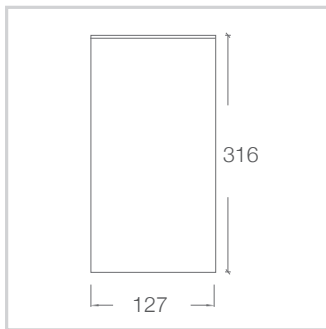

## DIMENSIONS

**Street Address:**  
39 Tinning Street, Brunswick,  
Victoria, 3056, Australia

**Postal Address:**  
PO BOX 5084  
Moreland West VIC 3055

T +61 3 9222 5522  
[www.elslighting.com.au](http://www.elslighting.com.au)