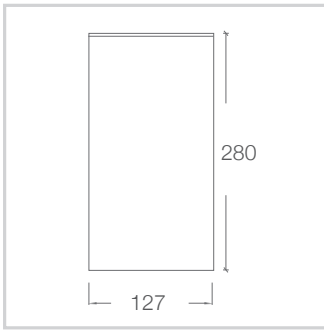

red

orange

yellow

DIMENSIONS

Street Address:
39 Tinning Street, Brunswick,
Victoria, 3056, Australia

Postal Address:
PO BOX 5084
Moreland West VIC 3055

T +61 3 9222 5522
www.elslighting.com.au