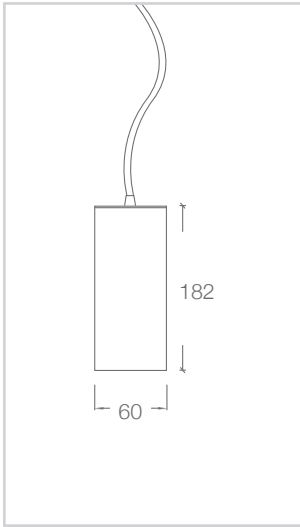

black

green

blue

red

orange

yellow

PHOTOMETRICS

ADL66.XB48.M.83.67P

DIMENSIONS

Street Address:
39 Tinning Street, Brunswick,
Victoria, 3056, Australia

Postal Address:
PO BOX 5084
Moreland West VIC 3055

T +61 3 9222 5522
www.elslighting.com.au