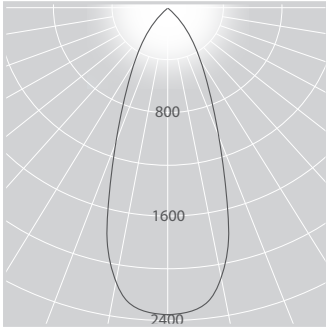

black

green

blue

red

orange

yellow

PHOTOMETRICS

ADL66.XB48.M.83.67P