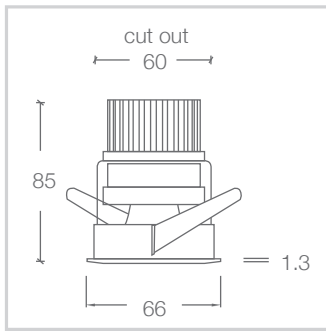

COLOUR FINISH

PHOTOMETRICS

ADL66.XB48.M.83.66

DIMENSIONS

Street Address:
39 Tinning Street, Brunswick,
Victoria, 3056, Australia

Postal Address:
PO BOX 5084
Moreland West VIC 3055

T +61 3 9222 5522
www.elslighting.com.au