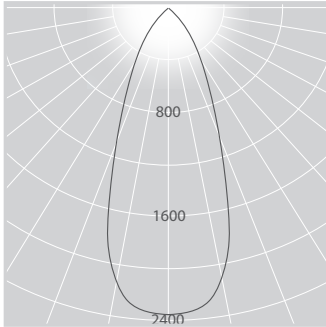

COLOUR FINISH

PHOTOMETRICS

ADL66.XB48.M.83.66