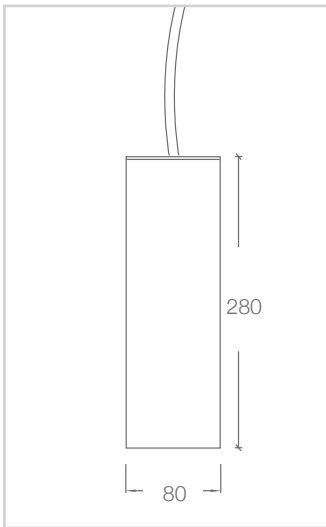

black

green

blue

red

orange

yellow

PHOTOMETRICS

ADL90.XB48.N.83.67P

DIMENSIONS

Street Address:
39 Tinning Street, Brunswick,
Victoria, 3056, Australia

Postal Address:
PO BOX 5084
Moreland West VIC 3055

T +61 3 9222 5522
www.elslighting.com.au