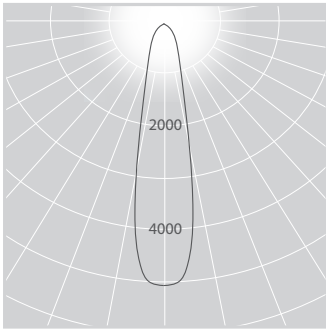

black

green

blue

red

orange

yellow

PHOTOMETRICS

ADL90.XB48.N.83.67P