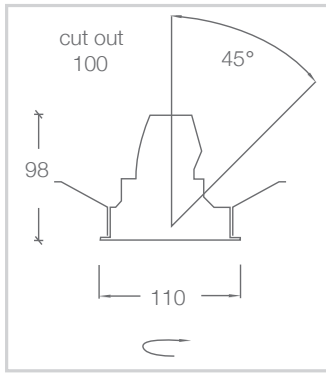

DIMENSIONS

Street Address:
39 Tinning Street, Brunswick,
Victoria, 3056, Australia

Postal Address:
PO BOX 5084
Moreland West VIC 3055

T +61 3 9222 5522
www.elslighting.com.au