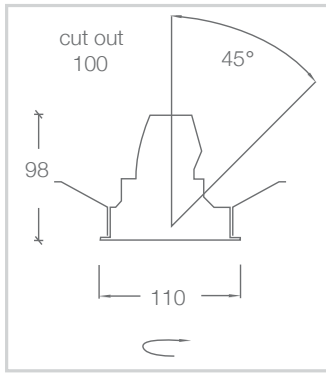

DIMENSIONS

Street Address:
39 Tinning Street, Brunswick,
Victoria, 3056, Australia

Postal Address:
PO BOX 5084
Moreland West VIC 3055

T +61 3 9222 5522
www.elslighting.com.au