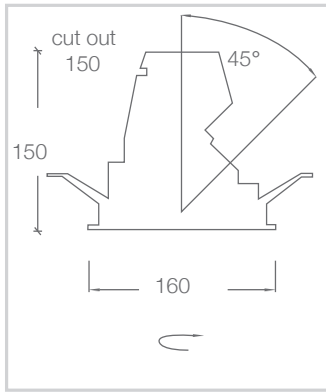

DIMENSIONS

Street Address:
39 Tinning Street, Brunswick,
Victoria, 3056, Australia

Postal Address:
PO BOX 5084
Moreland West VIC 3055

T +61 3 9222 5522
www.elslighting.com.au