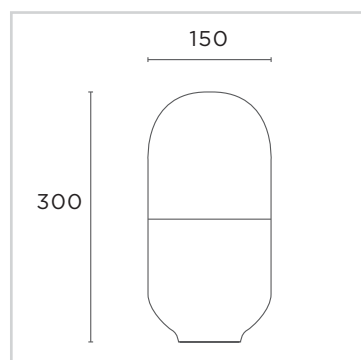

DALI Dimmable	Bluetooth Dimmable	CCT	Lumens	Watts
DUOL.XB48.83.66	DUOL.XB48.83.67	3000K	180	8
DUOL.XB48.84.66	DUOL.XB48.84.67	4000K	180	8

XIM GEN4 BLE 48V – 98 CRI - DUO SMALL

DALI Dimmable	Bluetooth Dimmable	CCT	Lumens	Watts
DUOS.XB48.93.66	DUOS.XB48.93.67	3000K	120	6.5
DUOS.XB48.94.66	DUOS.XB48.94.67	4000K	120	6.5

XIM GEN4 BLE 48V – 98 CRI - DUO LARGE

DALI Dimmable	Bluetooth Dimmable	CCT	Lumens	Watts
DUOL.XB48.93.66	DUOL.XB48.93.67	3000K	180	9.5
DUOL.XB48.94.66	DUOL.XB48.94.67	4000K	180	9.5

DIMENSIONS

Street Address:
39 Tinning Street, Brunswick,
Victoria, 3056, Australia