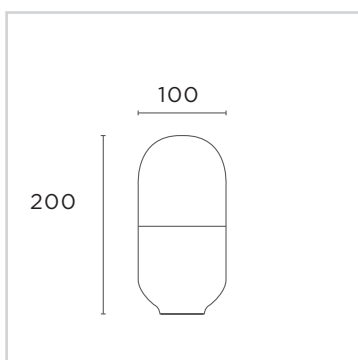

DALI Dimmable	Bluetooth Dimmable	CCT	Lumens	Watts
DUOL.XB48.83.66	DUOL.XB48.83.67	3000K	180	8
DUOL.XB48.84.66	DUOL.XB48.84.67	4000K	180	8

XIM GEN4 BLE 48V – 98 CRI - DUO SMALL

DALI Dimmable	Bluetooth Dimmable	CCT	Lumens	Watts
DUOS.XB48.93.66	DUOS.XB48.93.67	3000K	120	6.5
DUOS.XB48.94.66	DUOS.XB48.94.67	4000K	120	6.5

XIM GEN4 BLE 48V – 98 CRI - DUO LARGE

DALI Dimmable	Bluetooth Dimmable	CCT	Lumens	Watts
DUOL.XB48.93.66	DUOL.XB48.93.67	3000K	180	9.5
DUOL.XB48.94.66	DUOL.XB48.94.67	4000K	180	9.5

DIMENSIONS

Street Address:
39 Tinning Street, Brunswick,
Victoria, 3056, Australia