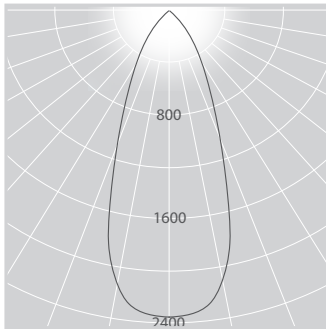

yellow

COLOUR FINISH

white - WH

silver - SIL

black - BLK

custom powdercoat colour

PHOTOMETRICS

ICP66.XB48.M.83.67