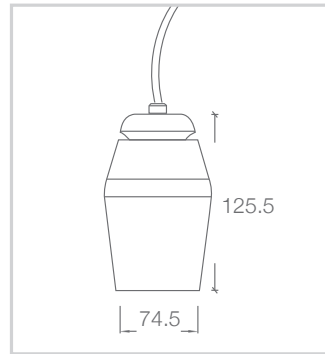

DIMENSIONS

Street Address:
39 Tinning Street, Brunswick,
Victoria, 3056, Australia

Postal Address:
PO BOX 5084
Moreland West VIC 3055

T +61 3 9222 5522
www.elslighting.com.au