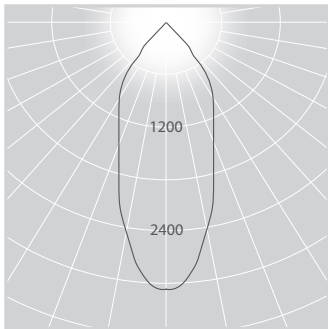

yellow

COLOUR FINISH

white - WH

silver - SIL

black - BLK

custom powdercoat colour

PHOTOMETRICS

ICP90.XB48.M.83.66