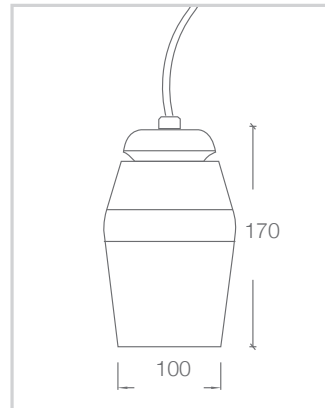

DIMENSIONS

Street Address:
39 Tinning Street, Brunswick,
Victoria, 3056, Australia

Postal Address:
PO BOX 5084
Moreland West VIC 3055

T +61 3 9222 5522
www.elslighting.com.au