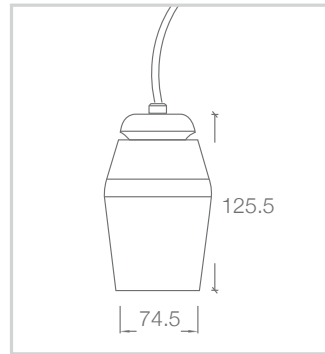

DIMENSIONS

Street Address:

39 Tinning Street, Brunswick,
Victoria, 3056, Australia

Postal Address:

PO BOX 5084
Moreland West VIC 3055

T +61 3 9222 5522

www.elslighting.com.au