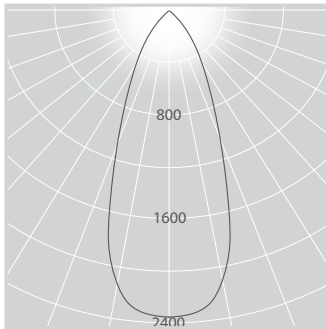

yellow

COLOUR FINISH

white - WH

silver - SIL

black - BLK

custom powdercoat colour

PHOTOMETRICS

ICP66.XB48.M.83.67