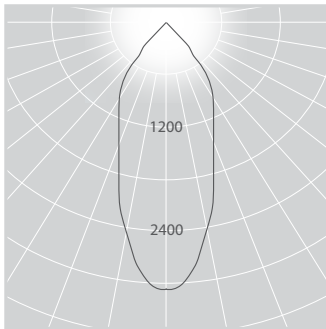

yellow

COLOUR FINISH

white - WH

silver - SIL

black - BLK

custom powdercoat colour

PHOTOMETRICS

ICP90.XB48.M.83.66