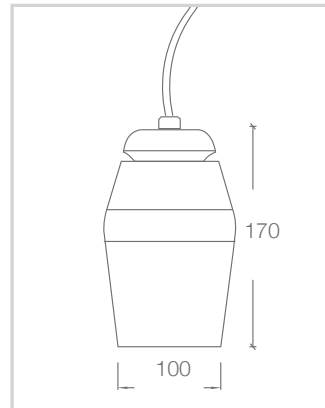

DIMENSIONS

Street Address:
39 Tinning Street, Brunswick,
Victoria, 3056, Australia

Postal Address:
PO BOX 5084
Moreland West VIC 3055

T +61 3 9222 5522
www.elslighting.com.au