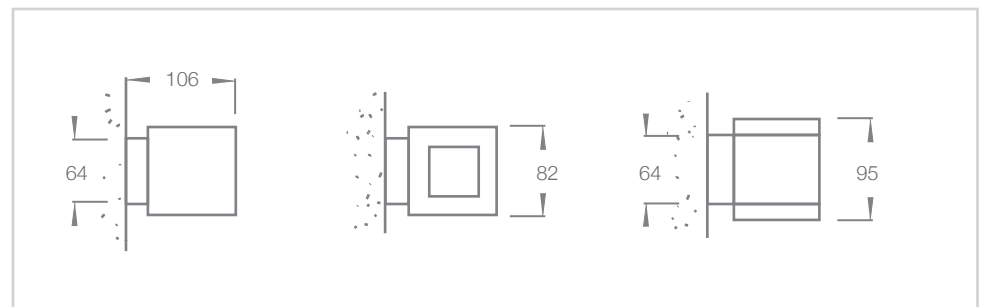

ORDERING GUIDE

LADOR

Model name	Model number	Lumens	Watts	Beam					Colour Temperature			Weight
				N	M	W	VW	E	W27	W30	W40	
LADOR 5	LIG-LD-30001-	190	4	11°	18°	31°	60°	12°x43°			2700K / 3000K / 4000K	0.8kg
LADOR 6	LIG-LD-30011-	799	11	11°	18°	31°	60°	12°x43°			2700K / 3000K / 4000K	1.1kg

LADOR 5

POWER SUPPLY & VOLTAGE DROP GUIDE

Power supply	maximum number of luminaires	maximum cable length			
		1.0mm	1.5mm	2.5mm	4.0mm
75W	15	13M	19M	32M	52M
150W	30	6M	10M	16M	25M
240W	48	4M	6M	10M	16M

This table is a guide only. Power supply not included and must be ordered separately based on individual job requirements.

LADOR 6

POWER SUPPLY & VOLTAGE DROP GUIDE

Power supply	maximum number of luminaires	maximum cable length			
		1.0mm	1.5mm	2.5mm	4.0mm
75W	4	50M	75M	125M	200M
150W	12	16M	24M	40M	64M
240W	19	10M	15M	25M	40M
320W	25	8M	12M	20M	32M