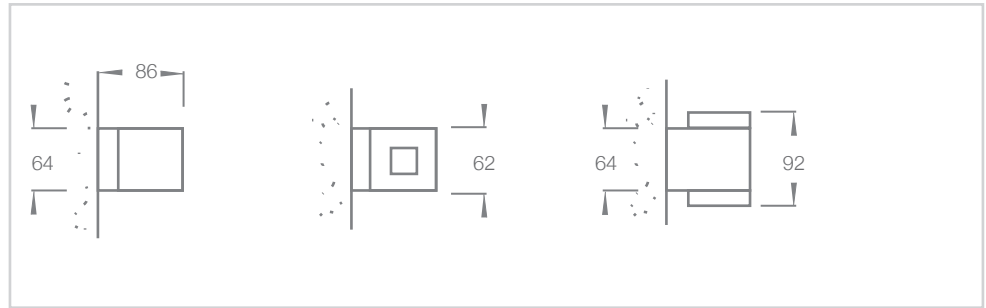

ORDERING GUIDE

LADOR

Model name	Model number	Lumens	Watts	Beam					Colour Temperature			Weight
				N	M	W	VW	E	W27	W30	W40	
LADOR 5	LIG-LD-30001-	190	4	11°	18°	31°	60°	12°x43°			2700K / 3000K / 4000K	0.8kg
LADOR 6	LIG-LD-30011-	799	11	11°	18°	31°	60°	12°x43°			2700K / 3000K / 4000K	1.1kg

LADOR 5

POWER SUPPLY & VOLTAGE DROP GUIDE

Power supply	maximum number of luminaires	maximum cable length			
		1.0mm	1.5mm	2.5mm	4.0mm
75W	15	13M	19M	32M	52M
150W	30	6M	10M	16M	25M
240W	48	4M	6M	10M	16M

This table is a guide only. Power supply not included and must be ordered separately based on individual job requirements.

LADOR 6

POWER SUPPLY & VOLTAGE DROP GUIDE

Power supply	maximum number of luminaires	maximum cable length			
		1.0mm	1.5mm	2.5mm	4.0mm
75W	4	50M	75M	125M	200M
150W	12	16M	24M	40M	64M
240W	19	10M	15M	25M	40M
320W	25	8M	12M	20M	32M