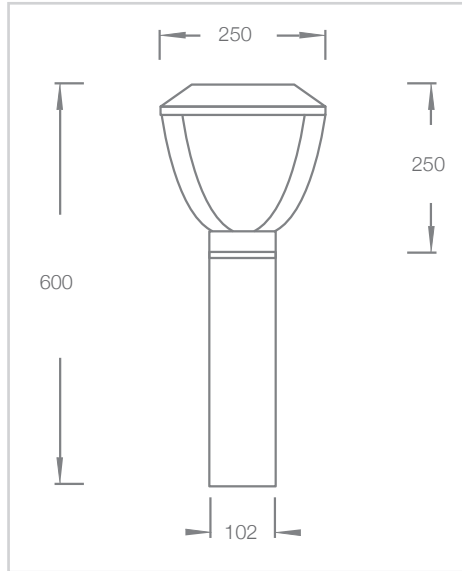

MACARON 4

MC-10001

POWER SUPPLY & VOLTAGE DROP GUIDE

Power supply	maximum number of luminaires	maximum cable length			
		1.0mm	1.5mm	2.5mm	4.0mm
75W	3	90M	135M	220M	350M
150W	6	45M	67M	110M	170M
240W	10	28M	42M	70M	110M
320W	13	21M	31M	52M	84M

This table is a guide only. Power supply not included and must be ordered separately based on individual job requirements.

MC-10002

POWER SUPPLY & VOLTAGE DROP GUIDE

Power supply	maximum number of luminaires	maximum cable length			
		1.0mm	1.5mm	2.5mm	4.0mm
75W	2	100M	150M	250M	400M
150W	4	50M	75M	125M	200M
240W	7	28M	42M	70M	110M
320W	9	22M	33M	55M	85M

This table is a guide only. Power supply not included and must be ordered separately based on individual job requirements.

MC-10003

POWER SUPPLY & VOLTAGE DROP GUIDE

Power supply	maximum number of luminaires	maximum cable length			
		1.0mm	1.5mm	2.5mm	4.0mm
75W	1	125M	185M	300M	450M
150W	3	45M	67M	110M	170M
240W	5	28M	42M	70M	110M
320W	6	23M	34M	57M	90M

This table is a guide only. Power supply not included and must be ordered separately based on individual job requirements.

Street Address:

39 Tinning Street, Brunswick,
Victoria, 3056, Australia

Postal Address:

PO BOX 5084
Moreland West VIC 3055

T +61 3 9222 5522

www.elslighting.com.au