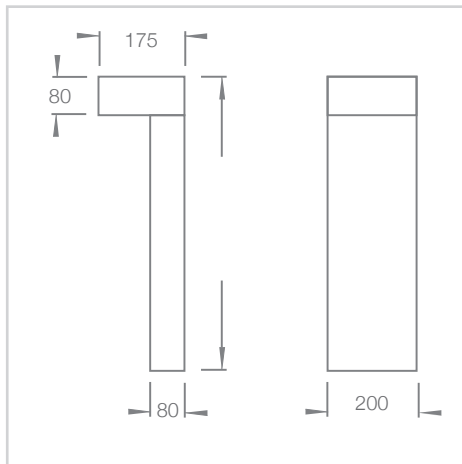

ORDERING GUIDE

PRAGUE

Model name	Model number	Lumens	Watts	Beam						Colour Temp		Weight
				M	W	EW	T2	T3	T4	ME	W30	
PRAGUE 1	LIG-PRA-10001-	795	7.6	30°	56°	99°x102°	129°x49°	112°x80°	89°x60°	122°x50°	3000K / 4000K	3kg
PRAGUE 2	LIG-PRA-10011-	1660	13.9	30°	56°	110°x103°	139°x55°	123°x85°	105°x69°	139°x60°	3000K / 4000K	5.7kg
PRAGUE 3	LIG-PRA-10021-	2422	19.7	30°	56°	109°x102°	137°x58	124°x86°	108°x66°	140°x62°	3000K / 4000K	7.0kg

Power supply	maximum number of luminaires	maximum cable length			
		1.0mm	1.5mm	2.5mm	4.0mm
75W	8	34M	51M	85M	130M
150W	16	16M	24M	40M	64M
240W	26	10M	15M	25M	40M
320W	35	7M	10M	17M	28M

This table is a guide only. Power supply not included and must be ordered separately based on individual job requirements.

PRAGUE 2

POWER SUPPLY & VOLTAGE DROP GUIDE

Power supply	maximum number of luminaires	maximum cable length			
		1.0mm	1.5mm	2.5mm	4.0mm
75W	4	70M	100M	170M	260M
150W	9	30M	45M	75M	120M
240W	15	18M	27M	45M	72M
320W	20	14M	21M	35M	56M