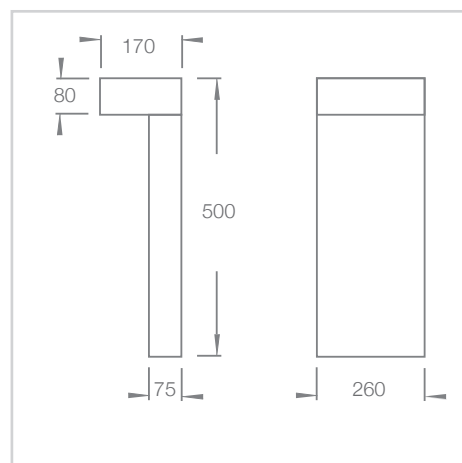

ORDERING GUIDE

PRAGUE

Model name	Model number	Lumens	Watts	Beam						Colour Temp		Weight
				M	W	EW	T2	T3	T4	ME	W30	
PRAGUE 1	LIG-PRA-10001-	795	7.6	30°	56°	99°x102°	129°x49°	112°x80°	89°x60°	122°x50°	3000K / 4000K	3kg
PRAGUE 2	LIG-PRA-10011-	1660	13.9	30°	56°	110°x103°	139°x55°	123°x85°	105°x69°	139°x60°	3000K / 4000K	5.7kg
PRAGUE 3	LIG-PRA-10021-	2422	19.7	30°	56°	109°x102°	137°x58	124°x86°	108°x66°	140°x62°	3000K / 4000K	7.0kg

Power supply	maximum number of luminaires	maximum cable length			
		1.0mm	1.5mm	2.5mm	4.0mm
75W	8	34M	51M	85M	130M
150W	16	16M	24M	40M	64M
240W	26	10M	15M	25M	40M
320W	35	7M	10M	17M	28M

This table is a guide only. Power supply not included and must be ordered separately based on individual job requirements.

PRAGUE 2

POWER SUPPLY & VOLTAGE DROP GUIDE

Power supply	maximum number of luminaires	maximum cable length			
		1.0mm	1.5mm	2.5mm	4.0mm
75W	4	70M	100M	170M	260M
150W	9	30M	45M	75M	120M
240W	15	18M	27M	45M	72M
320W	20	14M	21M	35M	56M

This table is a guide only. Power supply not included and must be ordered separately based on individual job requirements.

PRAGUE 3

POWER SUPPLY & VOLTAGE DROP GUIDE

Power supply	maximum number of luminaires	maximum cable length			
		1.0mm	1.5mm	2.5mm	4.0mm
75W	3	90M	135M	220M	350M
150W	6	45M	67M	110M	170M
240W	11	25M	37M	62M	100M
320W	14	20M	30M	50M	80M