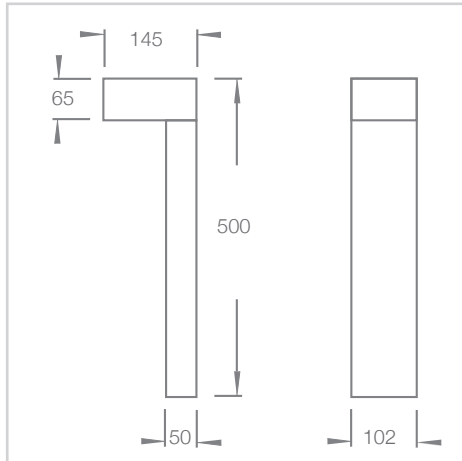

PRAGUE 1

POWER SUPPLY & VOLTAGE DROP GUIDE

Power supply	maximum number of luminaires	maximum cable length			
		1.0mm	1.5mm	2.5mm	4.0mm
75W	8	34M	51M	85M	130M
150W	16	16M	24M	40M	64M
240W	26	10M	15M	25M	40M
320W	35	7M	10M	17M	28M

This table is a guide only. Power supply not included and must be ordered separately based on individual job requirements.