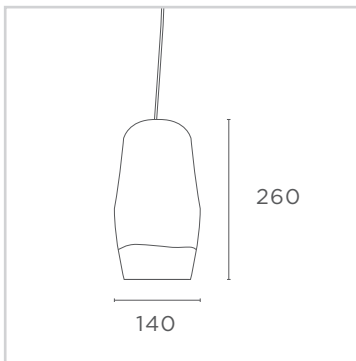

DIMENSIONS

Street Address:
39 Tinning Street, Brunswick,
Victoria, 3056, Australia

Postal Address:
PO BOX 5084
Moreland West VIC 3055

T +61 3 9222 5522
www.elslighting.com.au