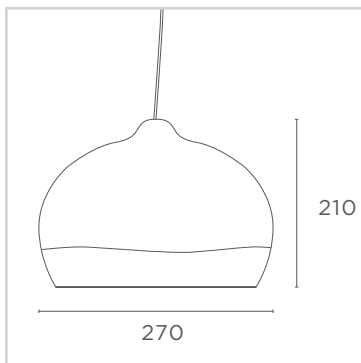

DIMENSIONS

Street Address:
39 Tinning Street, Brunswick,
Victoria, 3056, Australia

Postal Address:
PO BOX 5084
Moreland West VIC 3055

T +61 3 9222 5522
www.elslighting.com.au