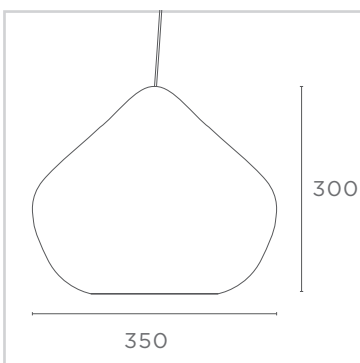

DIMENSIONS

Street Address:
39 Tinning Street, Brunswick,
Victoria, 3056, Australia

Postal Address:
PO BOX 5084
Moreland West VIC 3055

T +61 3 9222 5522
www.elslighting.com.au