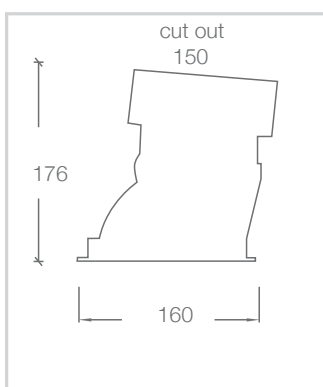

## DIMENSIONS

**Street Address:**  
39 Tinning Street, Brunswick,  
Victoria, 3056, Australia

**Postal Address:**  
PO BOX 5084  
Moreland West VIC 3055

T +61 3 9222 5522  
[www.elslighting.com.au](http://www.elslighting.com.au)