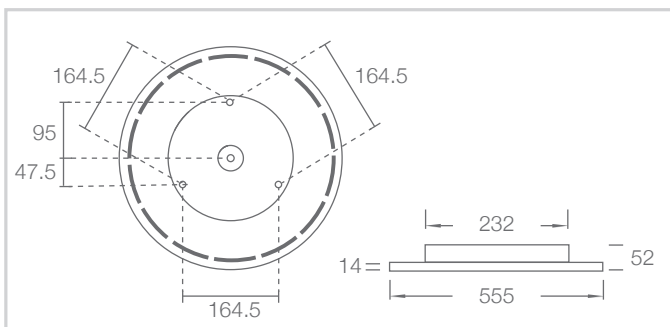

# CORONA LED FL555AB

SUPER FLAT ROUND SURFACE MOUNTED LED CEILING LIGHT

- Luminaire housing and frame made of sheet steel powdercoated white
- Edge lit technology for even lens illumination
- 3000K or 4000K
- CRI >80
- Upward light component 3%
- Made in Germany

## DIMENSIONS