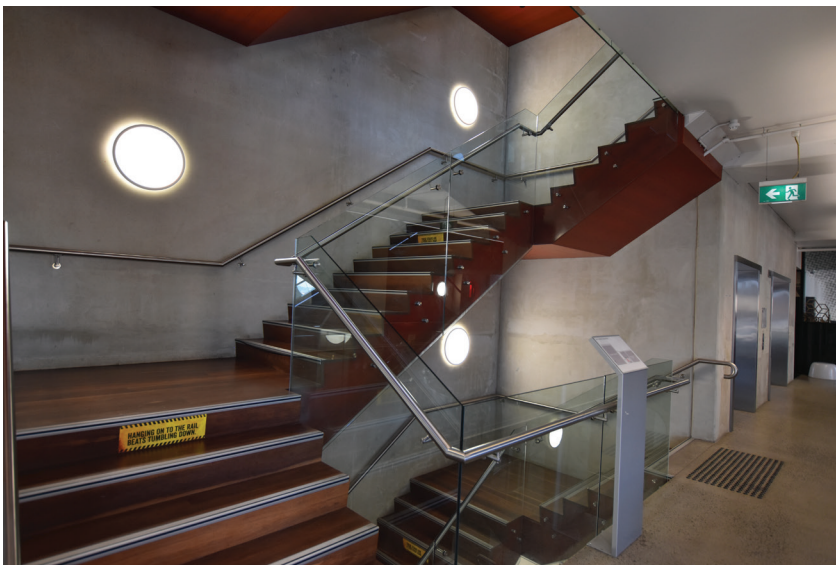

CORONA LED FL555AB

SUPER FLAT ROUND SURFACE MOUNTED LED CEILING LIGHT

- Luminaire housing and frame made of sheet steel powdercoated white
- Edge lit technology for even lens illumination
- 3000K or 4000K
- CRI >80
- Upward light component 3%
- Made in Germany

CORONA FL555AB LED

Non Dimmable	DALI Dimmable	CCT	Lumens	Watts
8555691533300	8555691563300	3000K	4440	57
8555691533400	8555691563400	4000K	4840	57

COLOUR FINISH

1. white - WH   silver - SIL