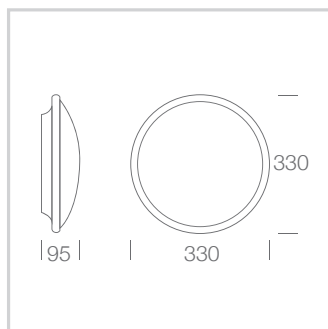

PHOTOMETRICS

COLOUR FINISH

white - WH

silver - SIL

black - BLK

custom powdercoat colour

DIMENSIONS

SL330 LED