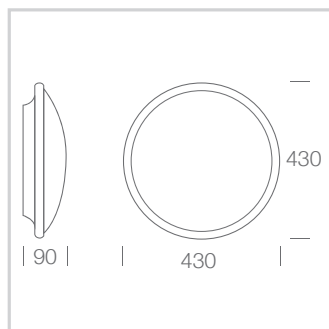

DIMENSIONS

SL430 LED

Street Address:
39 Tinning Street, Brunswick,
Victoria, 3056, Australia

Postal Address:
PO BOX 5084
Moreland West VIC 3055

T +61 3 9222 5522
www.elslighting.com.au