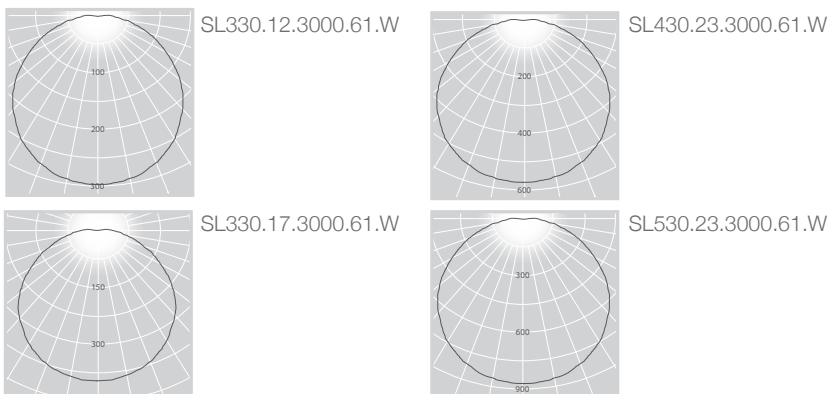

SL430 LED

Non Dimmable	DALI Dimmable	CCT	Lumens	Watts
SL430.23.3000.61.W	SL430.23.3000.66.W	3000K	1780	21
SL430.23.4000.61.W	SL430.23.4000.66.W	4000K	1950	20.5

 Emergency version available

SL530 LED

Non Dimmable	DALI Dimmable	CCT	Lumens	Watts
SL530.38.3000.61.W	SL530.38.3000.66.W	3000K	2660	31
SL530.38.4000.61.W	SL530.38.4000.66.W	4000K	2900	31.5

PHOTOMETRICS

COLOUR FINISH

white - WH

silver - SIL

black - BLK

custom powdercoat colour

DIMENSIONS

SL330 LED