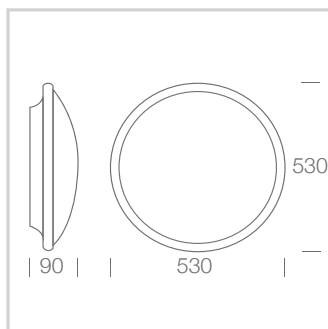

SL530 LED

Street Address:
39 Tinning Street, Brunswick,
Victoria, 3056, Australia

Postal Address:
PO BOX 5084
Moreland West VIC 3055

T +61 3 9222 5522
www.elslighting.com.au