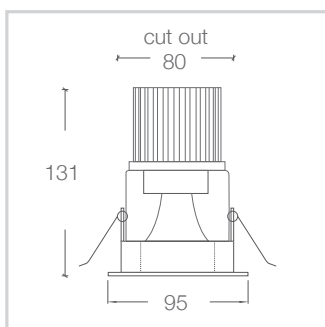

COLOUR FINISH

● white - WH

DIMENSIONS

Street Address:
39 Tinning Street, Brunswick,
Victoria, 3056, Australia

Postal Address:
PO BOX 5084
Moreland West VIC 3055

T +61 3 9222 5522
www.elslighting.com.au