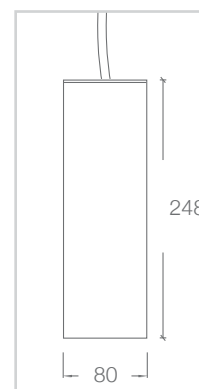

COLOURED FLEX

pink white black green blue red orange yellow

COLOUR FINISH

PHOTOMETRICS

ADL90.XTM5W.8030.61P

ADL90.XTM7M.8030.61P

ADL90.XTM7W.8030.61P

DIMENSIONS – XTM