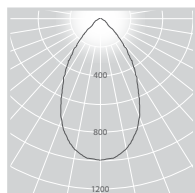

COLOURED FLEX

pink white black green blue red orange yellow

COLOUR FINISH

PHOTOMETRICS

ADL90.XTM5W.8030.61P

ADL90.XTM7M.8030.61P

ADL90.XTM7W.8030.61P

DIMENSIONS – XTM