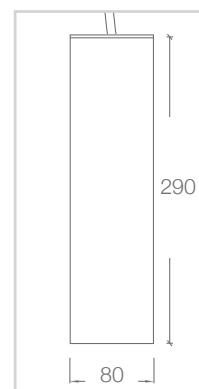

DALI DIM

Street Address:
39 Tinning Street, Brunswick,
Victoria, 3056, Australia

Postal Address:
PO BOX 5084
Moreland West VIC 3055

T +61 3 9222 5522
www.elslighting.com.au