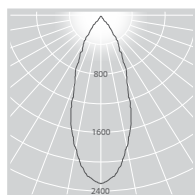

COLOURED FLEX

pink white black green blue red orange yellow

COLOUR FINISH

PHOTOMETRICS

ADL90.XTM5W.8030.61P

ADL90.XTM7M.8030.61P

ADL90.XTM7W.8030.61P

DIMENSIONS – XTM