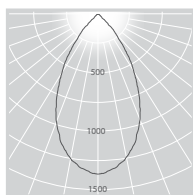

COLOURED FLEX

pink white black green blue red orange yellow

COLOUR FINISH

PHOTOMETRICS

ADL90.XTM5W.8030.61P

ADL90.XTM7M.8030.61P

ADL90.XTM7W.8030.61P

DIMENSIONS – XTM