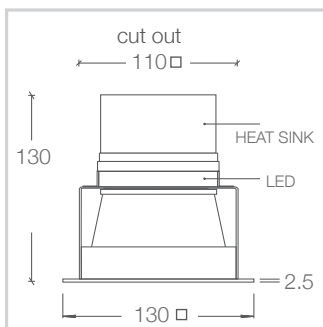

ADLS 130 DOWNLIGHT

LED RECESSED DOWNLIGHT

- Aluminium reflector
- Aluminium trim powdercoated
- 3000K or 4000K
- Ceiling mounted without tools
- Made in Australia
- L70B10 at 50,000 hours

PHILIPS FORTIMO

PHOTOMETRICS

ADLS130.2000.61.4000

DIMENSIONS

Street Address:
39 Tinning Street, Brunswick,
Victoria, 3056, Australia

Postal Address:
PO BOX 5084
Moreland West VIC 3055

T +61 3 9222 5522
www.elslighting.com.au