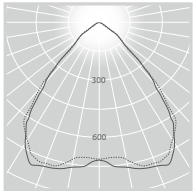

PHOTOMETRICS

ADLS130.2000.61.4000