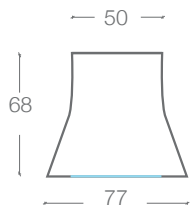

DIMENSIONS

Bell 77
flat opal diffuser