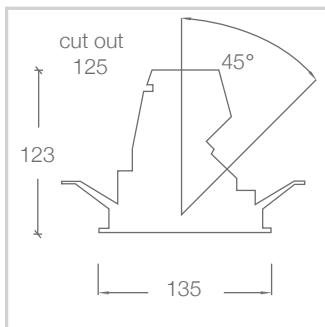

COLOUR FINISH

 white - WH

PHOTOMETRICS

DS135.XTM7.N.8030.61

DS135.XTM7.W.8030.61

DIMENSIONS

Street Address:
39 Tinning Street, Brunswick,
Victoria, 3056, Australia

Postal Address:
PO BOX 5084
Moreland West VIC 3055