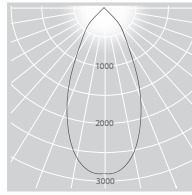

DS135.XTM7.W.8030.61