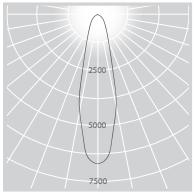

COLOUR FINISH

white - WH

PHOTOMETRICS

DS135.XTM7.N.8030.61