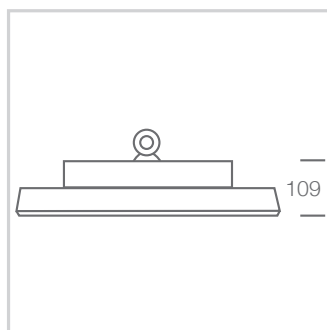

DIMENSIONS

Street Address:
39 Tinning Street, Brunswick,
Victoria, 3056, Australia

Postal Address:
PO BOX 5084
Moreland West VIC 3055

T +61 3 9222 5522
www.elslighting.com.au