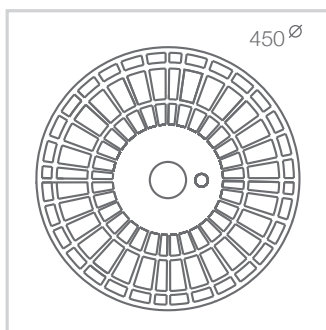

DIMENSIONS

Street Address:
39 Tinning Street, Brunswick,
Victoria, 3056, Australia

Postal Address:
PO BOX 5084
Moreland West VIC 3055

T +61 3 9222 5522
www.elslighting.com.au