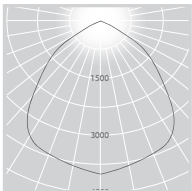

PHOTOMETRICS

SP220.80.VW.8030.61