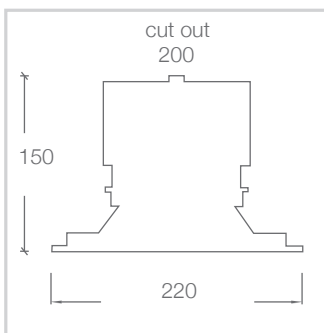

DIMENSIONS

Street Address:
39 Tinning Street, Brunswick,
Victoria, 3056, Australia

Postal Address:
PO BOX 5084
Moreland West VIC 3055

T +61 3 9222 5522
www.elslighting.com.au