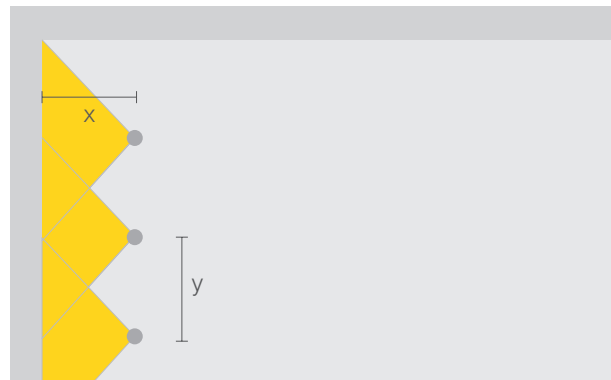

WALL WASH 135 DOWNLIGHT

LED WALL WASH DOWNLIGHT

- XICATO XTM technology
- Wall wash reflector
- Die cast aluminium trim, powdercoated white
- Frost glass internal lens
- 3000K, 4000K or 2700K upon request
- Ceiling mounted without tools
- Standard CRI 83+ or Artist CRI 98
- Excellent colour consistency from luminaire to luminaire
- 5 year colour consistency warranty - no colour shift
- L70B0 @ 55,000 hours

XTM 240V – 83+ CRI

Non Dimmable	DALI Dimmable	CCT	Lumens	Watts
WW135.XTM7.8030.61	WW135.XTM7.8030.66	3000K	789	12
WW135.XTM7.8040.61	WW135.XTM7.8040.66	4000K	789	12

XTM 240V – 98 CRI

Non Dimmable	DALI Dimmable	CCT	Lumens	Watts
WW135.XTM7.9530.61	WW135.XTM7.9530.66	3000K	789	19.5
WW135.XTM7.9540.61	WW135.XTM7.9540.66	4000K	789	19.5

SPACING CALCULATIONS

$x = 1/3 h$ $y = x$
eg.3m high ceiling - $x=1m$, $y=1m$

COLOUR FINISH

● white - WH

PHOTOMETRICS

WW135.XTM7.8030.61