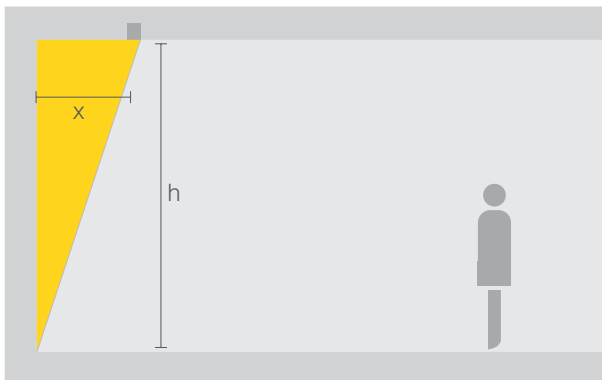

WALL WASH 135 DOWNLIGHT

LED WALL WASH DOWNLIGHT

- XICATO XTM technology
- Wall wash reflector
- Die cast aluminium trim, powdercoated white
- Frost glass internal lens
- 3000K, 4000K or 2700K upon request
- Ceiling mounted without tools
- Standard CRI 83+ or Artist CRI 98
- Excellent colour consistency from luminaire to luminaire
- 5 year colour consistency warranty - no colour shift
- L70B0 @ 55,000 hours

XTM 240V – 83+ CRI

Non Dimmable	DALI Dimmable	CCT	Lumens	Watts
WW135.XTM7.8030.61	WW135.XTM7.8030.66	3000K	789	12
WW135.XTM7.8040.61	WW135.XTM7.8040.66	4000K	789	12

XTM 240V – 98 CRI

Non Dimmable	DALI Dimmable	CCT	Lumens	Watts
WW135.XTM7.9530.61	WW135.XTM7.9530.66	3000K	789	19.5
WW135.XTM7.9540.61	WW135.XTM7.9540.66	4000K	789	19.5

SPACING CALCULATIONS

$x = 1/3 h$ $y = x$
eg.3m high ceiling - $x=1m$, $y=1m$

COLOUR FINISH

● white - WH

PHOTOMETRICS

WW135.XTM7.8030.61