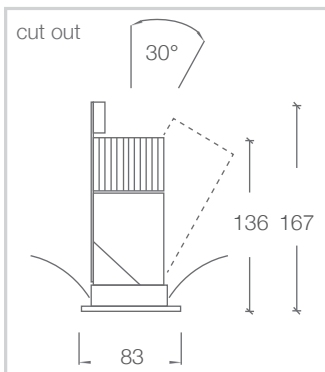

DIMENSIONS

Street Address:
39 Tinning Street, Brunswick,
Victoria, 3056, Australia

Postal Address:
PO BOX 5084
Moreland West VIC 3055

T +61 3 9222 5522
www.elslighting.com.au