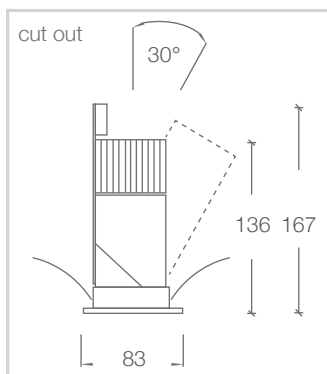

WSB83 DOWNLIGHT

ADJUSTABLE PINHOLE REFLECTOR DOWNLIGHT

- Xicato XIM G4 technology
- Artist high CRI 95+ version
- 3000K, 4000K or 2700K upon request
- White reflector, white trim
- Excellent colour consistency from luminaire to luminaire
- 5 year colour consistency warranty - no colour shift
- 30° tilt, 355° rotation
- L70B0 at 55,000 hours
- Supplied with 48v remote power supply

XTM 240V – 95+ CRI

DALI Dimmable	CCT.	Lumens	Watts
WSB83.XIM.9530.66	3000K	870	19.5
WSB83.XIM.9540.66	4000K	870	19.5

COLOUR FINISH

- white - WH

DIMENSIONS

Street Address:
39 Tinning Street, Brunswick,
Victoria, 3056, Australia