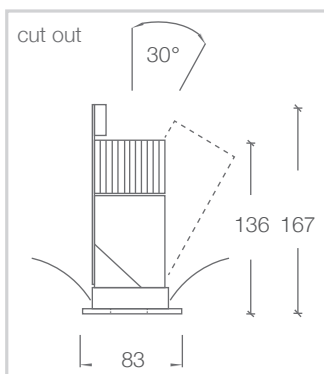

DIMENSIONS

Street Address:
39 Tinning Street, Brunswick,
Victoria, 3056, Australia

Postal Address:
PO BOX 5084
Moreland West VIC 3055

T +61 3 9222 5522
www.elslighting.com.au