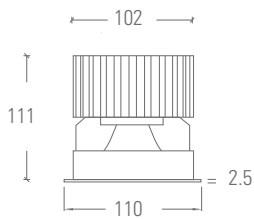

LUXIENT 110 - 31°