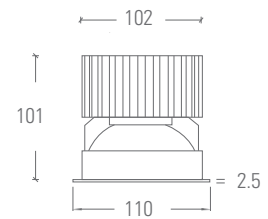

LUXIENT 110 - 85°

Trim Finishes

Black	
White	
Custom	

Custom Luminaire Modifications

2700K and 3500K Colour Temperature

80+ CRI

Custom outputs

IPX4 lens

Casambi dimming