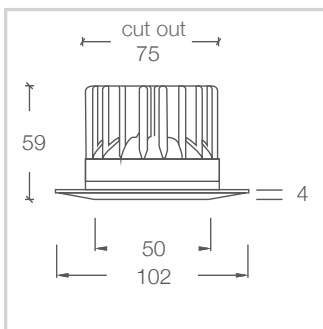

 white - WH

DIMENSIONS

Street Address:
39 Tinning Street, Brunswick,
Victoria, 3056, Australia

Postal Address:
PO BOX 5084
Moreland West VIC 3055

T +61 3 9222 5522
www.elslighting.com.au