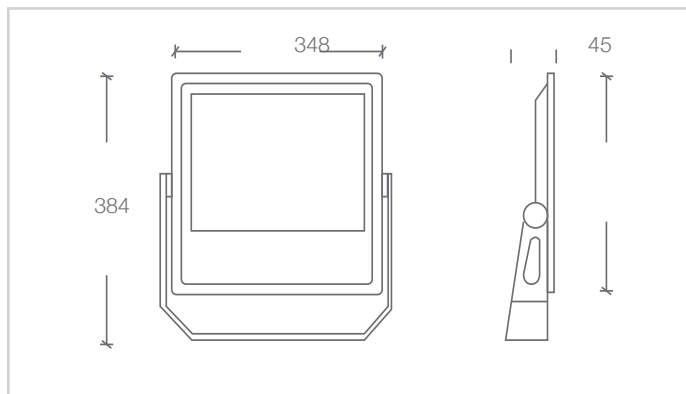

OPTIONAL ACCESSORIES

DALI dimmable driver	DRD
Asymmetrical optics	3407
48° optics	3409
150° optics	3421

BODY COLOUR

Dark grey	58
Black	02
White	01

CCT

3000K	83
4000K	84
5000K	85

DIMENSIONS

Street Address:
39 Tinning Street, Brunswick,
Victoria, 3056, Australia