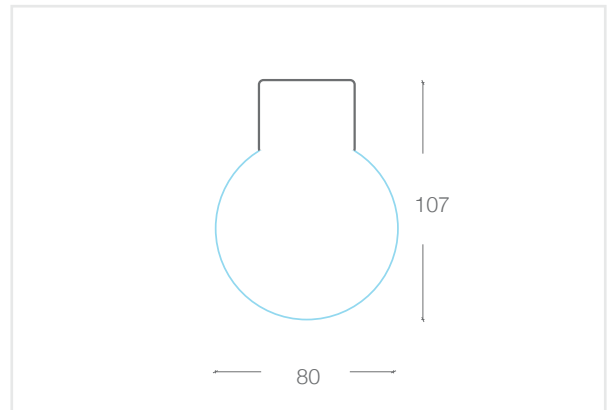

LOOP 80 SURFACE - STANDARD OUTPUT - 90+ CRI

Non Dimmable	DALI Dimmable	System watts per meter	Absolute lumens per meter	CRI	Colour Temp	Divisible by
LPS80.32.9030.XXXX.61	LPS80.32.9030.XXXX.66	32	2157	90+	3000K	50mm
LPS80.32.9040.XXXX.61	LPS80.32.9040.XXXX.66	32	2157	90+	4000K	50mm

LOOP 80 SURFACE - HIGH OUTPUT - 80+ CRI

Non Dimmable	DALI Dimmable	System watts per meter	Absolute lumens per meter	CRI	CCT	Divisible by
LPS80.26.8030.XXXX.61	LPS80.26.8030.XXXX.66	26	2868	80+	3000K	140mm
LPS80.26.8040.XXXX.61	LPS80.26.8040.XXXX.66	26	2868	80+	4000K	140mm
LPS80.33.8030.XXXX.61	LPS80.33.8030.XXXX.66	33	3595	80+	3000K	140mm
LPS80.33.8040.XXXX.61	LPS80.33.8040.XXXX.66	33	3595	80+	4000K	140mm

DIMENSIONS

Street Address:
39 Tinning Street, Brunswick,
Victoria, 3056, Australia

Postal Address:
PO BOX 5084
Moreland West VIC 3055

T +61 3 9222 5522
www.elslighting.com.au