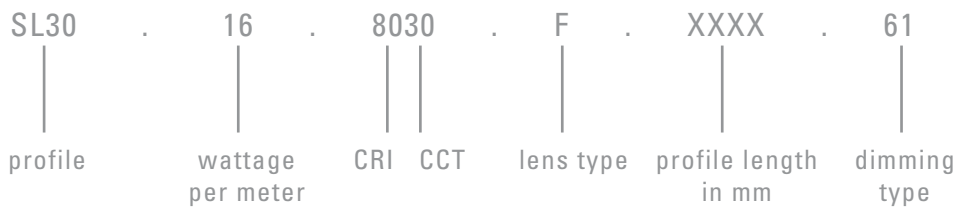

- Miniature 30x30mm profile
- Even illumination - no spots
- 80+ CRI or 90+ CRI versions
- Flat diffuser or U diffuser
- Custom made lengths
- Available as IPX4 with flat diffuser (up to 3m length)
- 3000K, 4000K or RGB/colour tunable on request
- Remote driver

## HOW TO ORDER

### SL30 - 80+ CRI

Non Dimmable	DALI Dimmable	System watts per meter	Absolute lumens per meter	CRI	CCT	Lens	Divisible by
SL30.5.8030.F.XXXX.61	SL30.5.8030.F.XXXX.66	5	400	80+	3000K	FLAT	100mm
SL30.5.8030.U.XXXX.61	SL30.5.8030.U.XXXX.66	5	400	80+	3000K	U	100mm
SL30.5.8040.F.XXXX.61	SL30.5.8040.F.XXXX.66	5	400	80+	4000K	FLAT	100mm
SL30.5.8040.U.XXXX.61	SL30.5.8040.U.XXXX.66	5	400	80+	4000K	U	100mm
SL30.16.8030.F.XXXX.61	SL30.16.8030.F.XXXX.66	16	1020	80+	3000K	FLAT	100mm
SL30.16.8030.U.XXXX.61	SL30.16.8030.U.XXXX.66	16	1020	80+	3000K	U	100mm
SL30.16.8040.F.XXXX.61	SL30.16.8040.F.XXXX.66	16	1020	80+	4000K	FLAT	100mm
SL30.16.8040.U.XXXX.61	SL30.16.8040.U.XXXX.66	16	1020	80+	4000K	U	100mm