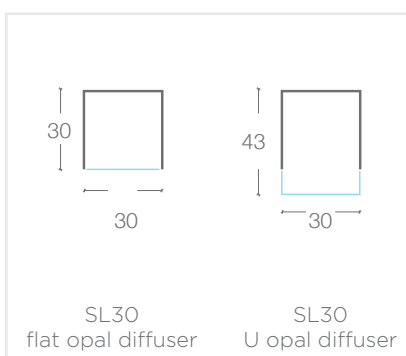

- Miniature 30x30mm profile
- Even illumination - no spots
- 80+ CRI or 90+ CRI versions
- Flat diffuser or U diffuser
- Custom made lengths
- Available as IPX4 with flat diffuser (up to 3m length)
- 3000K, 4000K or RGB/colour tunable on request
- Remote driver

### SL30 - 80+ CRI

Non Dimmable	DALI Dimmable	System watts per meter	Absolute lumens per meter	CRI	CCT	Lens	Divisible by
SL30.5.8030.F.XXXX.61	SL30.5.8030.F.XXXX.66	5	400	80+	3000K	FLAT	100mm
SL30.5.8030.U.XXXX.61	SL30.5.8030.U.XXXX.66	5	400	80+	3000K	U	100mm
SL30.5.8040.F.XXXX.61	SL30.5.8040.F.XXXX.66	5	400	80+	4000K	FLAT	100mm
SL30.5.8040.U.XXXX.61	SL30.5.8040.U.XXXX.66	5	400	80+	4000K	U	100mm
SL30.16.8030.F.XXXX.61	SL30.16.8030.F.XXXX.66	16	1020	80+	3000K	FLAT	100mm
SL30.16.8030.U.XXXX.61	SL30.16.8030.U.XXXX.66	16	1020	80+	3000K	U	100mm
SL30.16.8040.F.XXXX.61	SL30.16.8040.F.XXXX.66	16	1020	80+	4000K	FLAT	100mm
SL30.16.8040.U.XXXX.61	SL30.16.8040.U.XXXX.66	16	1020	80+	4000K	U	100mm

### DIMENSIONS